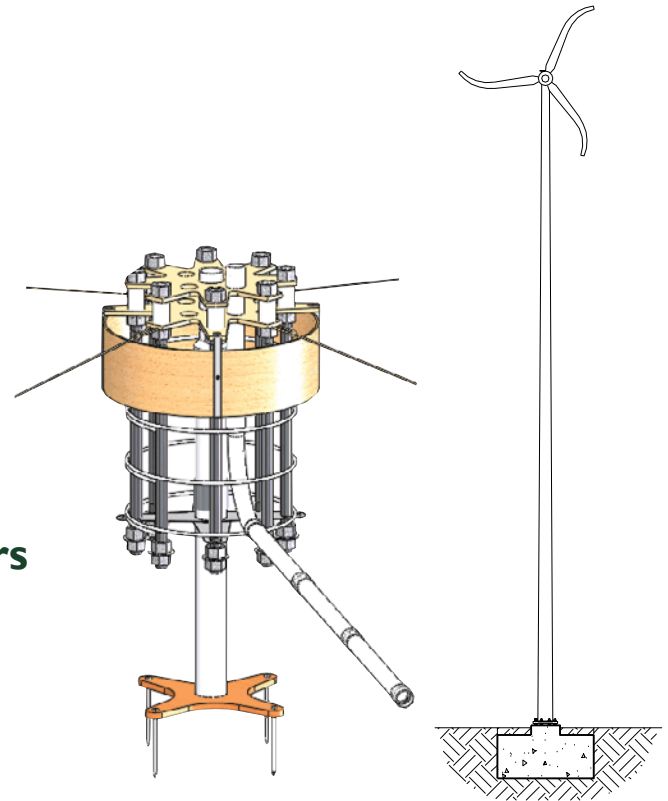

XZERES Skystream SMarT Foundation Systems

Save time and money with SMarT Foundation

SMarT Foundation makes installing a turbine easy!

The SMarT Foundation kit includes everything needed for a faster and easier install. SMarT Foundation requires no special tools, shopping for parts, or costly rebar. SMarT Foundation provides pre-engineering to facilitate nationwide approval of wet-stamp drawings and simplified logistics for a confident install.